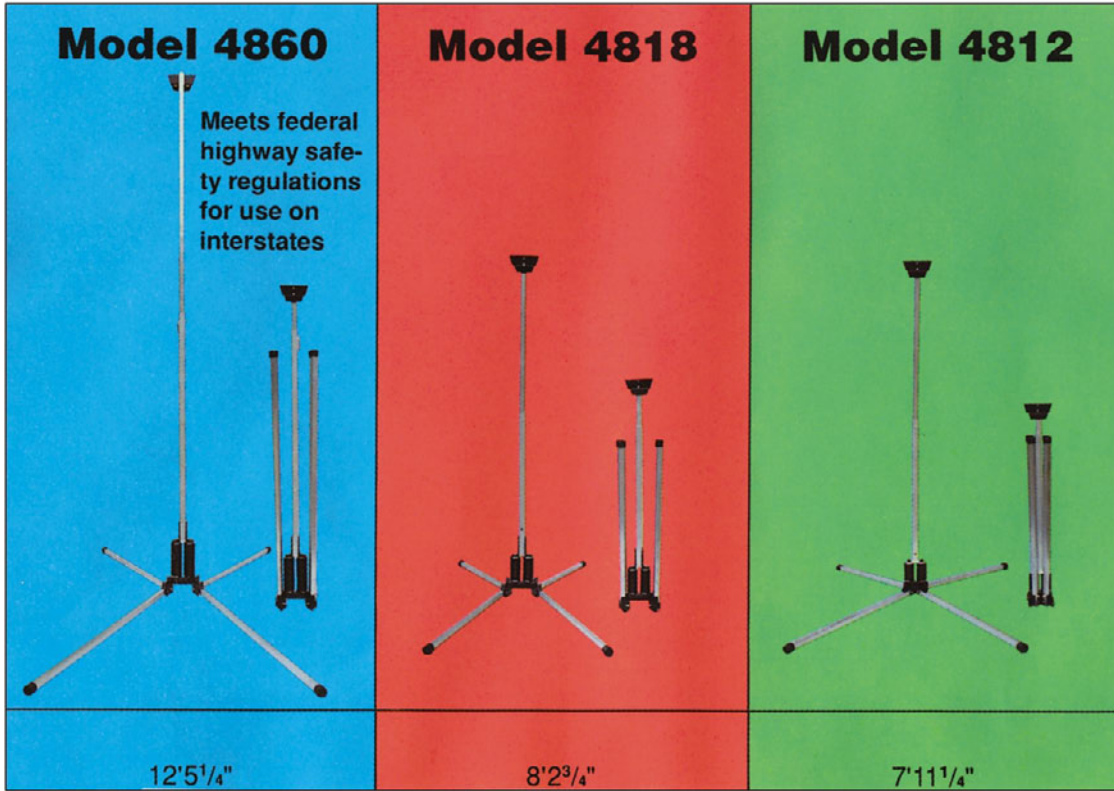

SIGN STANDS & ACCESSORIES

We are a stocking distributor of Windmaster sign stands #4860, #4818, #4812 and #50SM. We also stock the crossbraces, and rigid and roll-up brackets for installation of your sign. MDI brand roll-up signs and overlay patches are also available. Our Economy Sign Stand is also a stock item.

Flourescent Reflective Roll-Up Signs

Overlay Patches

Rigid Bracket
SA-01729

Roll-Up Bracket
SA-05428

Crossbraces
(For Roll-Up)

Economy Sign Stand
Specify: roll-up
or rigid sign