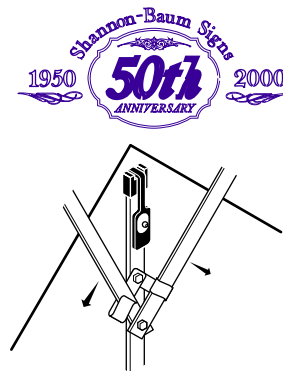

SIGN STANDS & ACCESSORIES

We are a stocking distributor of Windmaster sign stands #4860, #4818, #4812 and #50SM. We also stock the crossbraces, and rigid and roll-up brackets for installation of your sign. MDI brand roll-up signs and overlay patches are also available. Our Economy Sign Stand is also a stock item.

Flourescent Reflective Roll-Up Signs

Overlay Patches

Rigid Bracket
SA-01729

Roll-Up Bracket
SA-05428

Crossbraces
(For Roll-Up)

Economy Sign Stand
Specify: roll-up
or rigid sign