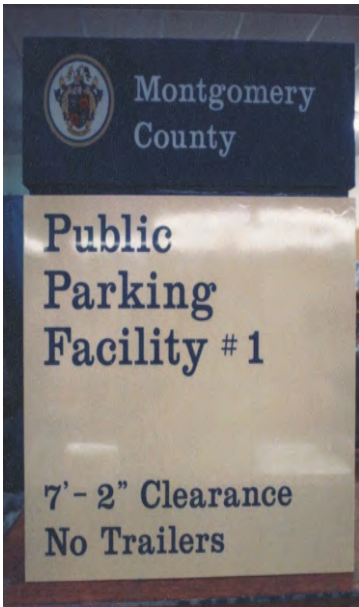

# CUSTOM PRO ECTS

Special silkscreening techniques

Unique digital format signage

Architectural Signage

Lighted Parking Garage Signage

Custom Metro Station Signage

Letters and Custom Logos for buildings